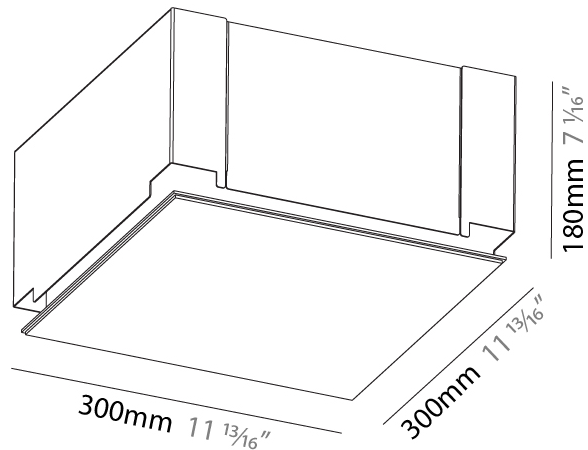

PHYSICAL

Shape: Square
Length (mm): 300
Length (in): 11 ¹³/₁₆"
Width (mm): 300
Width (in): 11 ¹³/₁₆"
Height (mm): 180
Height (in): 7 ¹/₁₆"
Ceiling Thickness (mm): 10 / 12.5 / 15 / 25 / 30
Ceiling Thickness (in): 3/8 or 1/2 or 9/16 or 1 or 1 3/16
Min. Recessing Depth (mm): 200
Min. Recessing Depth (in): 7 ⁷/₈"
Light Distribution: Direct
Diffuser: PMMA - Opal
Fixture Finish: SSR / BKV / CWI / CRY / HAB / UFT / ITA / RUA / FTG / MYG / LOD / PUS / FRO / FUP / KIA / POP / BLS / SPG / MEY / GOH / GUM / CHC / COM / ABZ / JAG / OBR / MOS / ROR
Fixture Material: Extruded Aluminum / Steel
Cut-out Measurements: 335mm 13 3/16" x 335mm / 13 3/16"
Upon Request: Unique Sizes Unique Ceiling Thickness Unique Mounting Depth Spot Inserts

ELECTRICAL

Lamp Type: LED (Zhaga Standard)
Input Wattage (W): 12.4
Total Output Wattage (W): 10.8
Dimming: [Tri-Mode (Non-Dimming and Phase Dimming (120Vac only) and 0-10V Dimming)](#)
Driver Included: Yes
Driver Location: Integrated
Driver Type: Constant Current - Universal
Driver Class: Class 2
Input Voltage (V): 120 - 277
Constant Current (MA): 350

LED

Color Temperature (°K): [3000](#) / [3500](#) / [4000](#)
Max. Delivered Lumen (lm): 850 / 902 / 920
CRI: >80 CRI
Efficiency (%): 65% (5mm Perspex)
Lamp Life (hrs): 50000
Upon Request: RGB-W Tunable White Special Color Temperature CRI90

OPTICAL

RATINGS AND CERTIFICATIONS

Certified By: Certified for North American Standards
IP rating: IP20

PROJECT
TYPE
SPECIFIER
QUANTITY
DATE