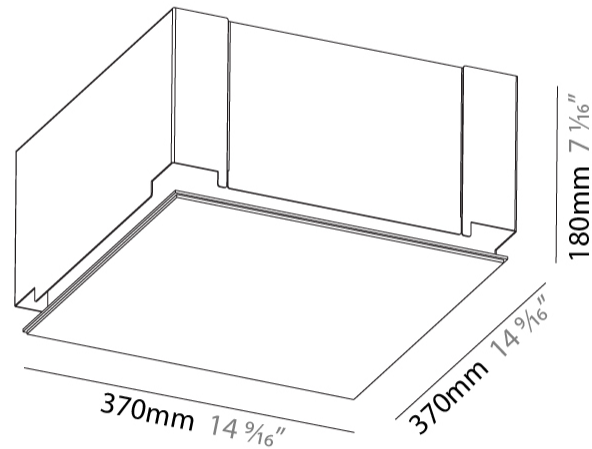

PHYSICAL

Shape: Square
Length (mm): 370
Length (in): 14 ⁹/₁₆"
Width (mm): 370
Width (in): 14 ⁹/₁₆"
Height (mm): 180
Height (in): 7 ¹/₁₆"
Ceiling Thickness (mm): 10 / 12.5 / 15 / 25 / 30
Ceiling Thickness (in): 3/8 or 1/2 or 9/16 or 1 or 1 3/16
Min. Recessing Depth (mm): 200
Min. Recessing Depth (in): 7 ⁷/₈"
Light Distribution: Direct
Diffuser: PMMA - Opal
Fixture Finish: SSR / BKV / CWI / CRY / HAB / UFT / ITA / RUA / FTG / MYG / LOD / PUS / FRO / FUP / KIA / POP / BLS / SPG / MEY / GOH / GUM / CHC / COM / ABZ / JAG / OBR / MOS / ROR
Fixture Material: Extruded Aluminum / Steel
Cable Details: 405mm 15 15/16" x 405mm / 15 15/16"
Upon Request: Unique Sizes Unique Ceiling Thickness Unique Mounting Depth Spot Inserts

ELECTRICAL

Lamp Type: LED (Zhaga Standard)
Input Wattage (W): 12.4
Total Output Wattage (W): 10.8
Dimming: [Tri-Mode (Non-Dimming and Phase Dimming (120Vac only) and 0-10V Dimming)](#)
Driver Included: Yes
Driver Location: Integrated
Driver Type: Constant Current - Universal
Driver Class: Class 2
Input Voltage (V): 120 - 277
Constant Current (MA): 350

LED

Color Temperature (°K): 3000 / 3500 / 4000
Max. Delivered Lumen (lm): 1090 / 1107 / 1130
CRI: >80 CRI
Efficiency (%): 0.651
Lamp Life (hrs): 50000
Upon Request: RGB-W Tunable White Special Color Temperature CRI90

OPTICAL

RATINGS AND CERTIFICATIONS

Certified By: Certified for North American Standards
IP rating: IP20