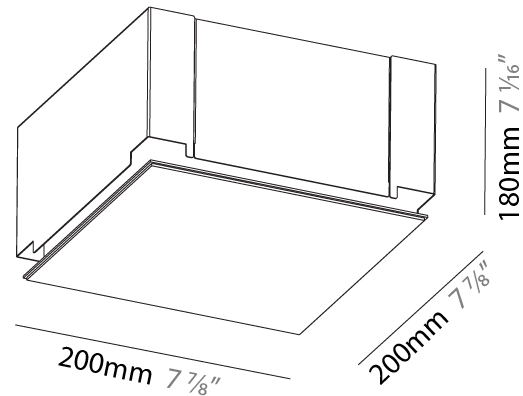

ELECTRICAL

Lamp Type: LED (Zhaga Standard)
Input Wattage (W): 12.4
Total Output Wattage (W): 10.8
Dimming: Tri-Mode (Non-Dimming and Phase Dimming (120Vac only) and 0-10V Dimming)
Driver Included: Yes
Driver Location: Integrated
Driver Type: Constant Current - Universal
Driver Class: Class 2
Input Voltage (V): 120 - 277
Constant Current (MA): 350

LED

Color Temperature (°K): 3000 / 3500 / 4000
Max. Delivered Lumen (lm): 880 / 880 / 880
Nominal Lumen (lm): 1360 / 1360 / 1360
CRI: >80 CRI
Efficiency (%): 65 (5mm Perspex) / 65.10
Lamp Life (hrs): 50000
Upon Request: RGB-W Tunable White Special Color Temperature CRI90

OPTICAL

RATINGS AND CERTIFICATIONS

Certified By: Certified for North American Standards
IP rating: IP20

PROJECT
TYPE
SPECIFIER
QUANTITY
DATE