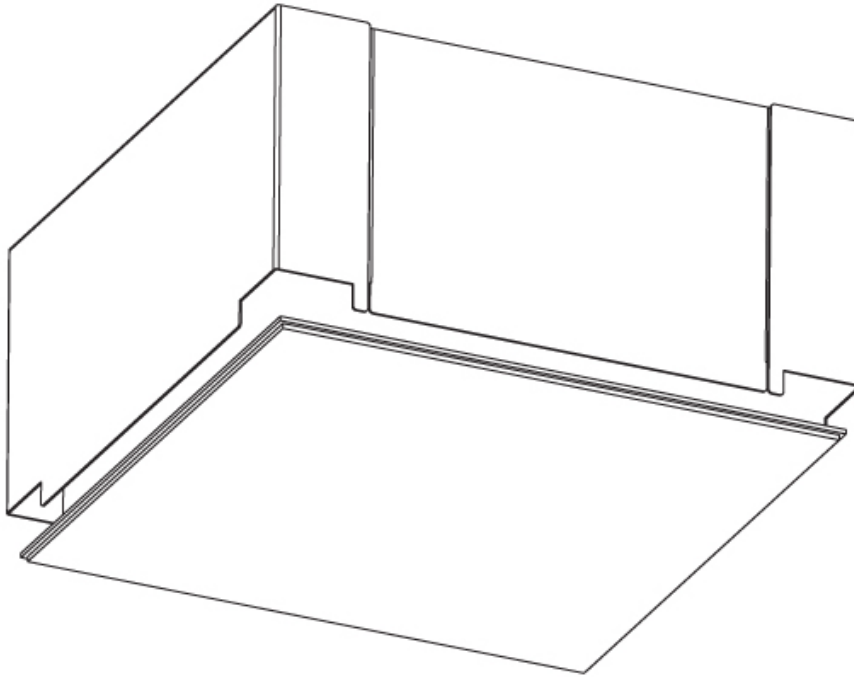

PI2 STANDARD TRIMLESS

A36809-

PROJECT

TYPE

SPECIFIER

QUANTITY

DATE